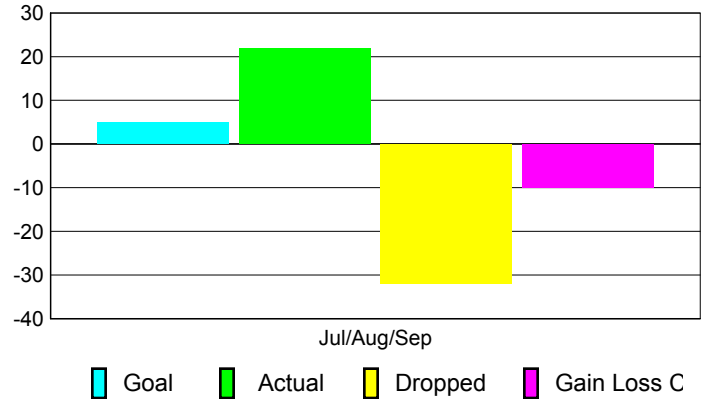

Membership Results 2010-2011

Goal, New, Dropped, Gain/Loss